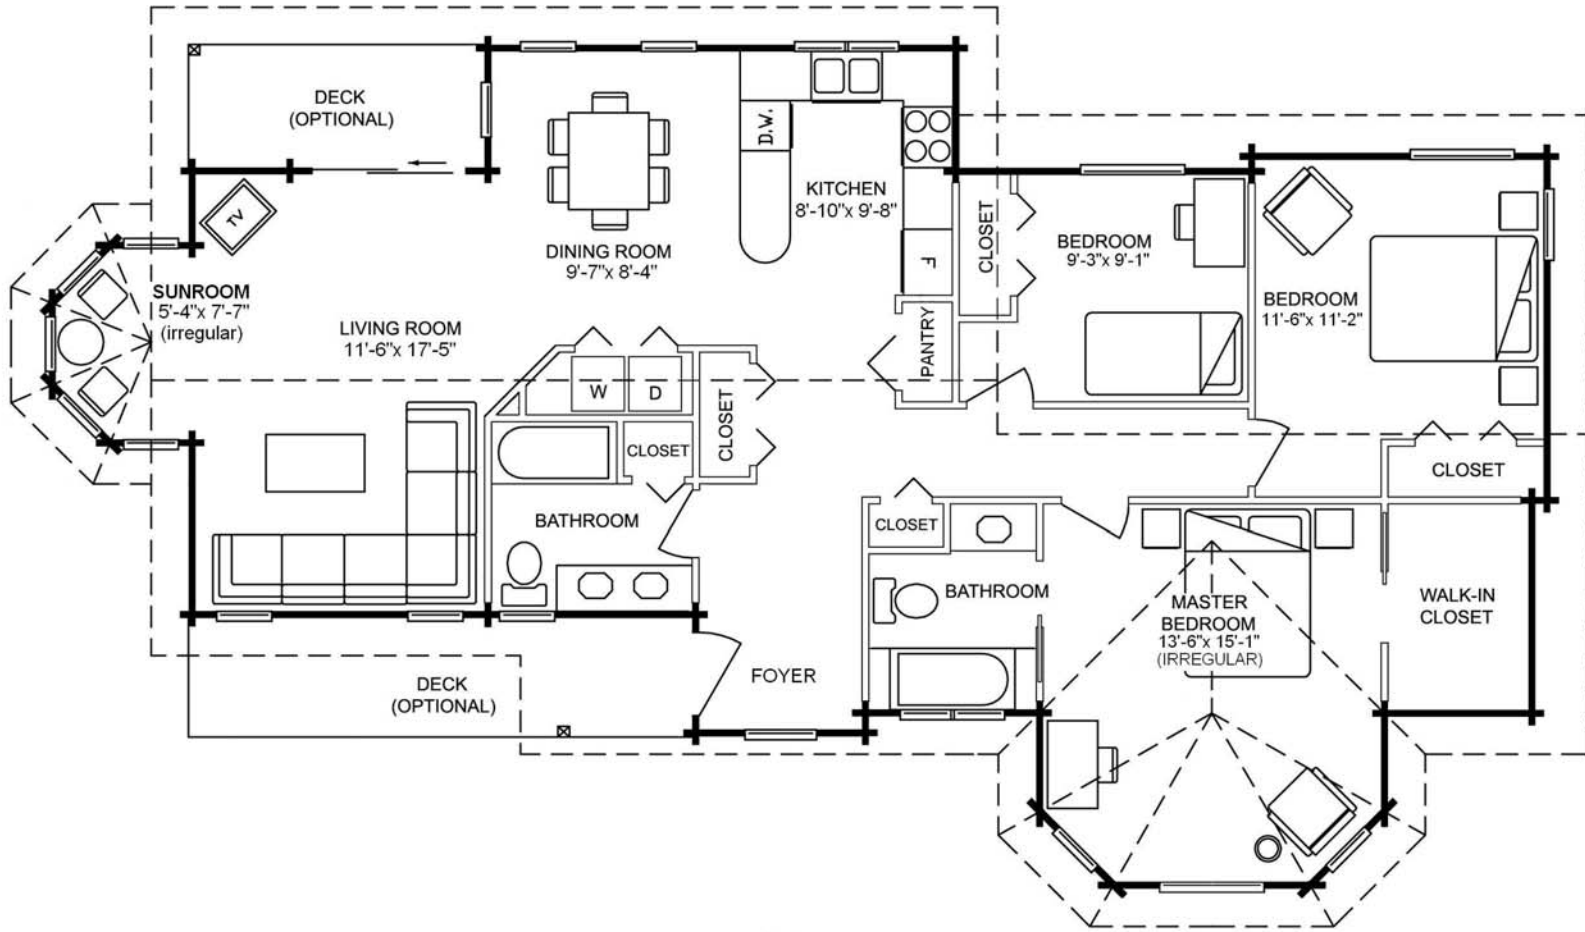

1345 sq.ft. / 124.98 sq.m.

Call 1 800 665 0660 or visit us at www.panabode.com

This affordable, easy care rancher has all the features you're looking for in a retirement home. There's the en-suite master bedroom with walk-in closet. Two extra bedrooms for hobbies and those small visitors. The flowing kitchen, dining, living and sunroom combination is perfect for day to day living and occasional entertaining. And of course, you'll be able to enjoy the soothing, warmth and richness of solid cedar exterior walls.

Waterford

pan-abode[®]
THE ORIGINAL

MAIN FLOOR PLAN

1345 sq. ft. (124.98 sq. m.)

WIDTH - 60'-0" (18.3 m.)
DEPTH - 33'-9" (10.29 m.)