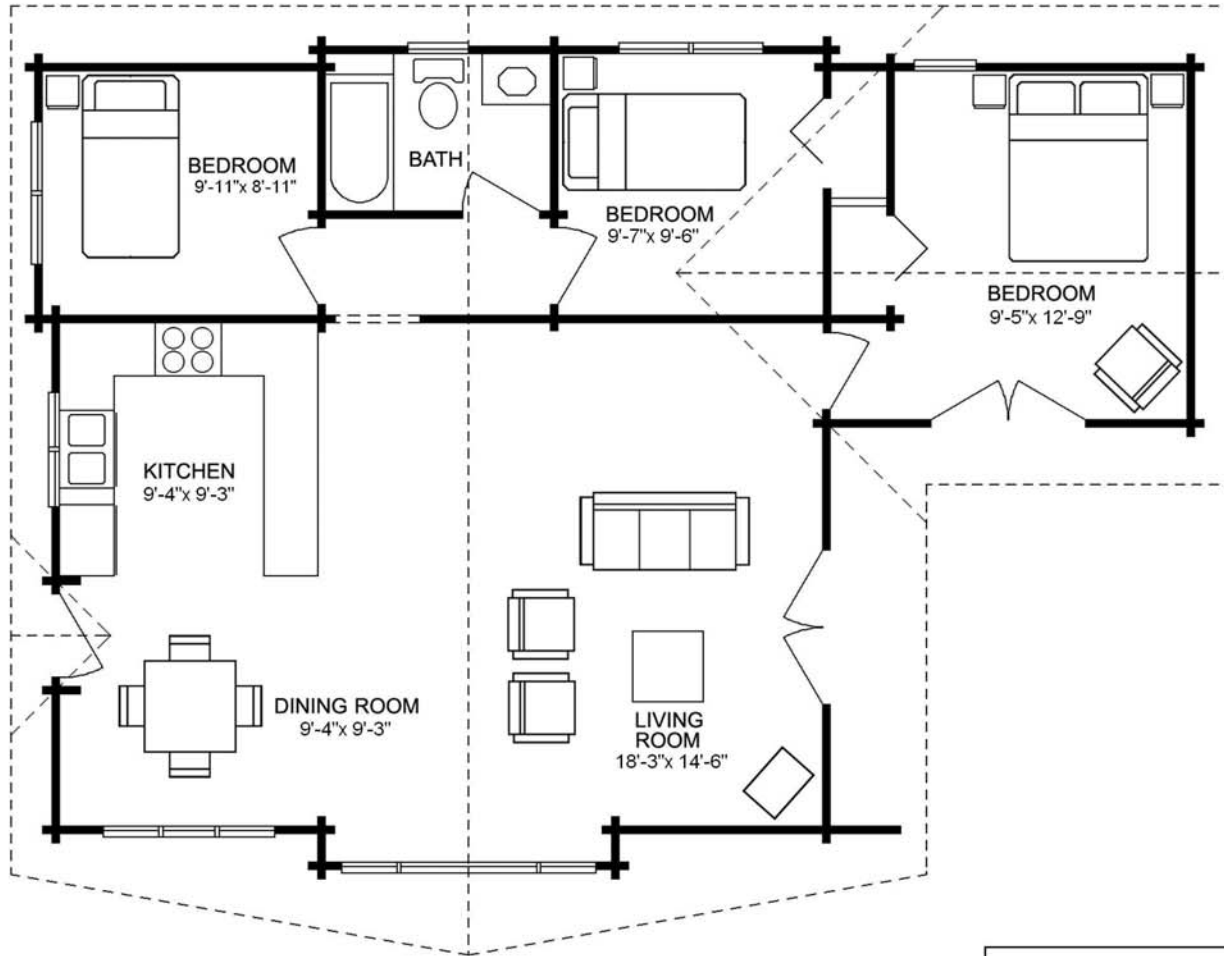

997 sq.ft. / 92.61 sq.m.
Call 1 800 665 0660 or visit us at www.panabode.com

The French doors add a touch of elegance to this compact vacation home. It's a favorite in the Pan-Abode portfolio. Inside you'll find vaulted ceilings, a kitchen/dining room combination and a picture window in the living room. The master bedroom with separate outside access is ideal for relaxing morning breakfasts on the terrace.

Saltspring

pan-abode[®]
THE ORIGINAL

MAIN FLOOR PLAN

997 sq. ft. (92.61 sq. m.)

WIDTH - 41'-10" (12.76 m.)
DEPTH - 30'-0" (9.16 m.)